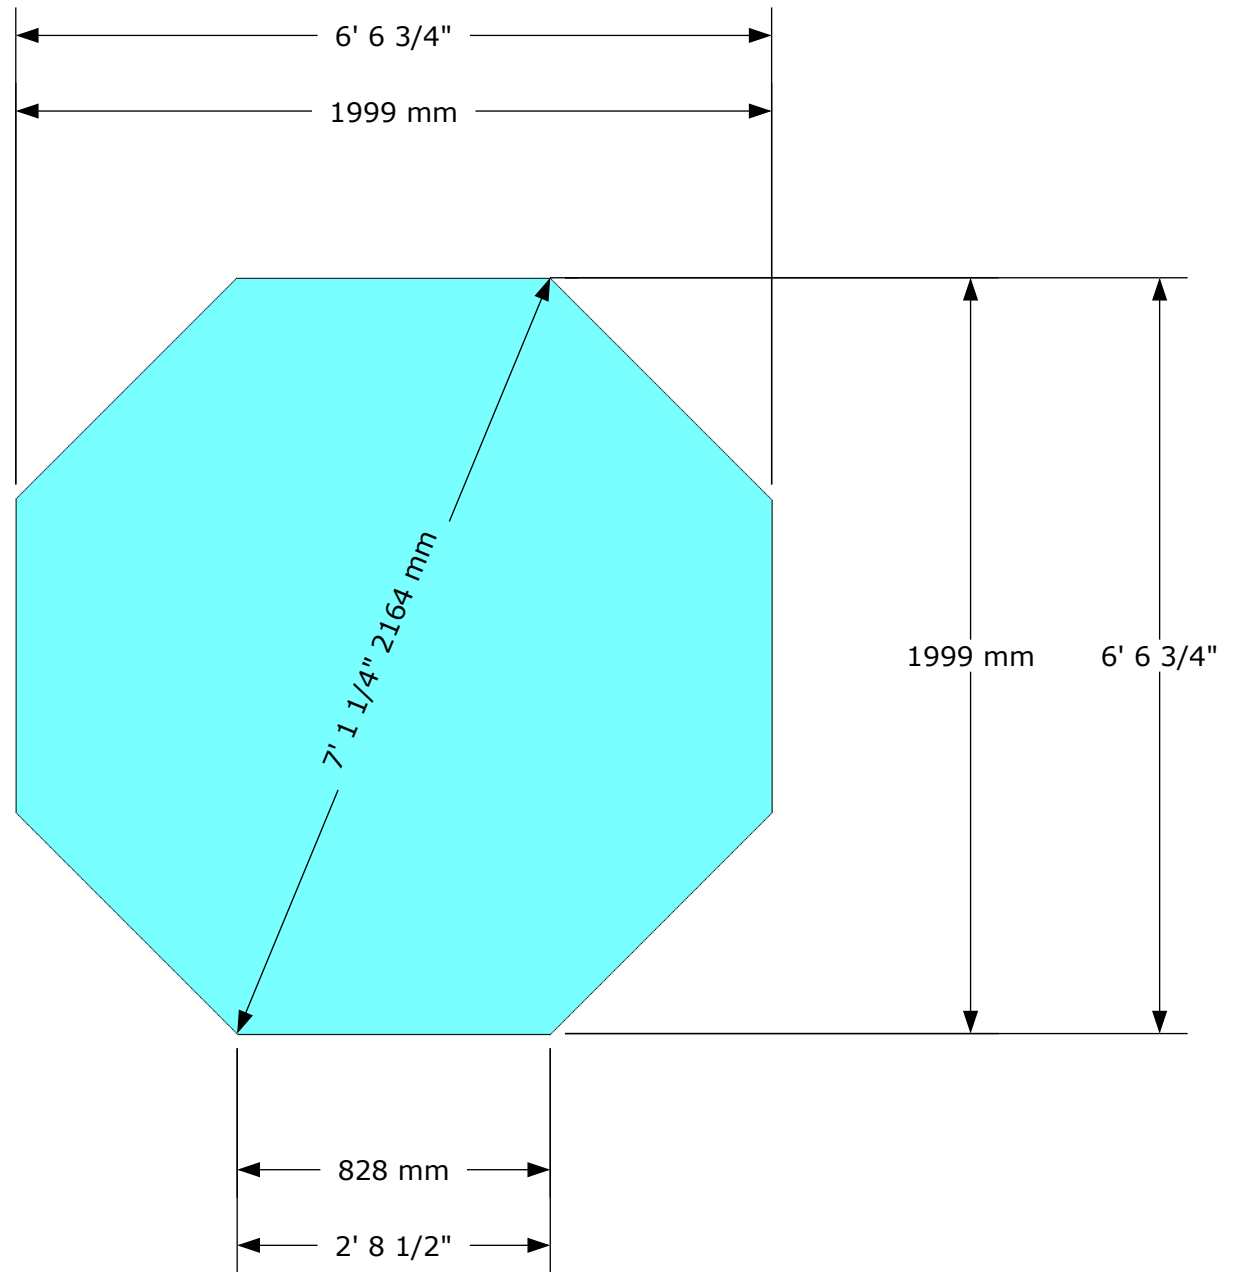

Woodpecker Joinery
Loxley Greenhouse
Design Specifications

- ◇ Eaves height of Greenhouse 2000mm, 6'4".
- ◇ Total height of Greenhouse 2438 mm , 8'.
- ◇ The base should be 4", (100mm) wider than the outside dimension of the Greenhouse.
- ◇ IT IS IMPORTANT TO ENSURE THAT ALL BASES ARE SQUARE AND FLAT.

Drawing Scale 1:20mm